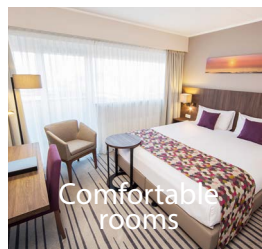

Zwolsestraat 2
2587 VJ Den Haag
☎ 070-416 95 95
🌐 www.bilderberg.nl

Open with
Google Maps!